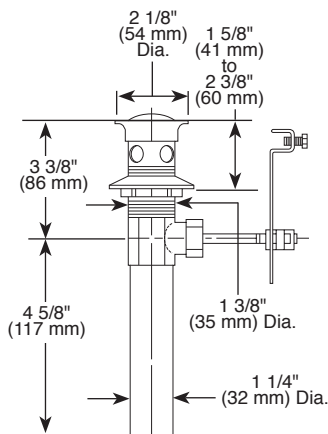

see what Delta can do™

BATHROOM FAUCET

- Lahara® Bath Collection
- Two Handle Deck Mount

FEATURES:

- DIAMOND Seal® Technology

STANDARD SPECIFICATIONS:

- Max flow rate 1.2 gpm @ 60 psi, 4.5 L/min @ 414 kPa
- Three-hole mount
- Diamond coated ceramic cartridge
- Hot and cold stems are interchangeable
- 3/8" O.D. straight PEX supply tubes
- 1/4 turn handle stops
- Models without "TP" suffix have metal drain with pop-up type fitting with plated flange and stopper
- Models with "TP" suffix have polypropylene pop-up type drain fitting with plated metal flange and stopper cap

WARRANTY

- Parts and Finish - Lifetime limited warranty; or for commercial purchasers, 10 years for multi-family residential (apartments and condominiums) and 5 years for all other commercial uses, in each case from the date the product is received by the original purchaser or their authorized representative (installation contractor, etc.).
- Please go to www.deltafaucet.com for the complete details of our limited warranty.

RP26533▲

RP38958▲

▲ Designate Proper Finish Suffix

COMPLIES WITH:

- ASME A112.18.1/ CSA B125.1
- ASME A112.18.2/ CSA B125.2
- EPA WaterSense®
- ICC/ANSI A117.1 - Valve control only