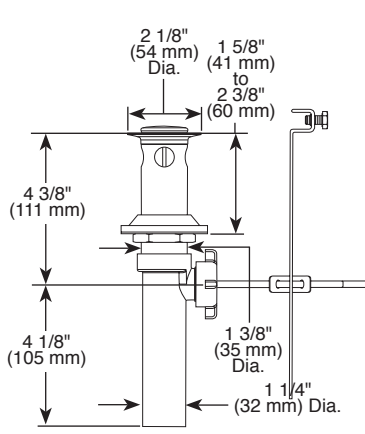

RP38958▲

▲ Designate Proper Finish Suffix

COMPLIES WITH:

- ASME A112.18.1/ CSA B125.1
- ASME A112.18.2/ CSA B125.2
- EPA WaterSense®
- ICC/ANSI A117.1 - Valve control only