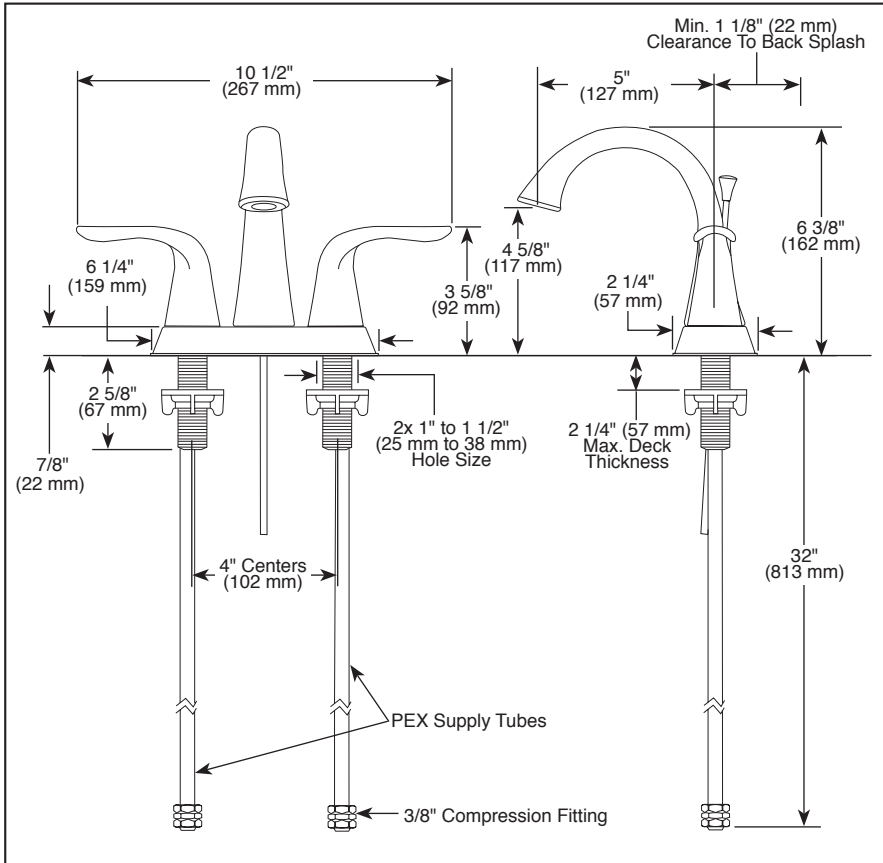

WARRANTY

- Parts and Finish - Lifetime limited warranty; or for commercial purchasers, 10 years for multi-family residential (apartments and condominiums) and 5 years for all other commercial uses, in each case from the date the product is received by the original purchaser or their authorized representative (installation contractor, etc.).
- Please go to www.deltafaucet.com for the complete details of our limited warranty.