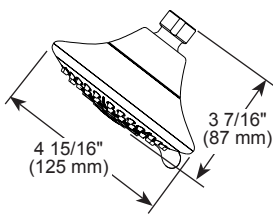

see what Delta can do™

TUB AND SHOWER FAUCET TRIM

- Lahara® Bath Collection
- Valve Only (T17038 Series)
- Shower Only (T17238 Series)
- Tub/Shower (T17438 Series)

FEATURES:

- Monitor® 17 Series pressure balanced bath mixing valve trim
- "H₂O" models include H₂Okinetic® Technology shower head

STANDARD SPECIFICATIONS:

- Max flow rate 1.75 gpm @ 80 psi, 6.6 L/min @ 550 kPa
- Maintains a balanced pressure of hot and cold water even when a valve is turned on or off elsewhere in the system
- For use with MultiChoice® Universal rough valve body (R10000 Series)
- Back-to-back installation capability
- Solid brass forged body
- Lever volume control handle; temperature adjustment dial
- Field adjustable to limit handle rotation into hot water zone
- Maximum dial rotation adjustable between 90° and 180°
- All parts replaceable from the front of the valve
- RP78575 has five settings - Full Spray, Fast Massage, Full Spray w/Massage, Soft Drenching spray, pause is a non-positive shut-off. RP70173 has one setting - Full Spray
- Tub port maximum flow rate 6.2 gpm @ 60 psi with R10000-UNBX
- Shower arm overall horizontal length = 5 1/2" (138 mm), including threaded ends
- Stem extension kit RP77992 can be ordered to allow for an additional 1 3/4" wall thickness. RP77992 ships with chrome escutcheon screws. For special finishes also order RP12630 escutcheon screws in desired finish
- Universal Tub Spout adapter included (RP100154) for threaded 1/2" NPT Iron Pipe, 1/2" CWT Copper Sweat or Slip-On applications

WARRANTY