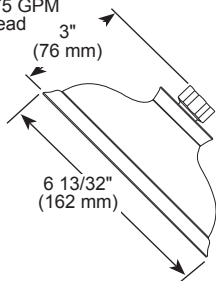

## STANDARD SPECIFICATIONS:

- Max flow rate 1.75 gpm @ 80 psi, 6.6 L/min @ 550 kPa
- Maintains a balanced pressure of hot and cold water even when a valve is turned on or off elsewhere in the system
- For use with MultiChoice® Universal rough valve body (R10000 Series)
- Back-to-back installation capability
- Solid brass forged body
- Lever volume control handle; temperature adjustment dial
- Field adjustable to limit handle rotation into hot water zone
- Maximum dial rotation adjustable between 90° and 180°
- All parts replaceable from the front of the valve
- RP78575 has five settings - Full Spray, Fast Massage, Full Spray w/Massage, Soft Drenching spray, pause is a non-positive shut-off. RP70173 has one setting - Full Spray
- Tub port maximum flow rate 6.2 gpm @ 60 psi with R10000-UNBX
- Shower arm overall horizontal length = 5 1/2" (138 mm), including threaded ends
- Stem extension kit RP77992 can be ordered to allow for an additional 1 3/4" wall thickness. RP77992 ships with chrome escutcheon screws. For special finishes also order RP12630 escutcheon screws in desired finish
- Universal Tub Spout adapter included (RP100154) for threaded 1/2" NPT Iron Pipe, 1/2" CWT Copper Sweat or Slip-On applications

**RP78575▲** 1.75 GPM Touch-Clean® Shower Head

**RP51303▲** (Pull-Up Diverter)

**RP53237▲** (Non-Diverter)

**RP70173▲** 1.75 GPM H<sub>2</sub>O Shower Head

**RP77992** Available Extension Kit

▲ Designate Proper Finish Suffix