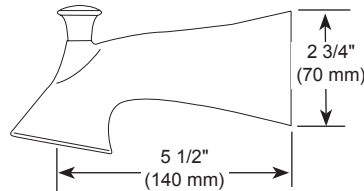

RP51303▲ (Pull-Up Diverter)