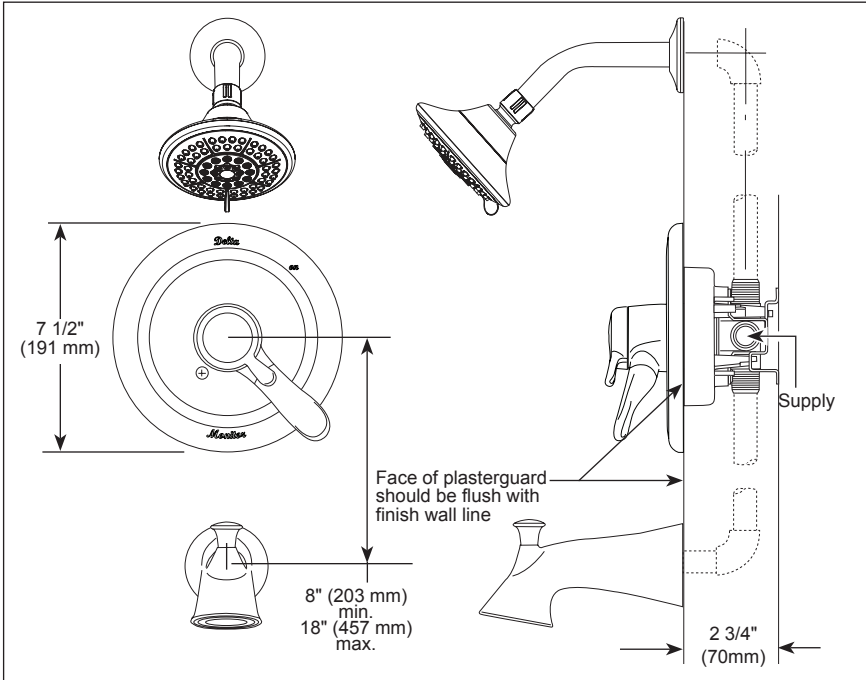

WARRANTY

- Parts and Finish – Lifetime limited warranty; or for commercial purchasers, 10 years for multi-family residential (apartments and condominiums) and 5 years for all other commercial uses, in each case from the date the product is received by the original purchaser or their authorized representative (installation contractor, etc.)
- Please go to www.deltafaucet.com for the complete details of our limited warranty.

COMPLIES WITH:

- ASME A112.18.1 / CSA B125.1
- ASSE 1016 / ASME A112.1016 / CSA B125.16
- ♿ ICC/ANSI A117.1 - Valve control only
- EPA WaterSense®- Applies to T17238-▲, T17238-▲H₂O, T17438-▲, T17438-▲H₂O, RP78575▲ and RP70173▲ only

RP78575▲ 1.75 GPM Touch-Clean® Shower Head