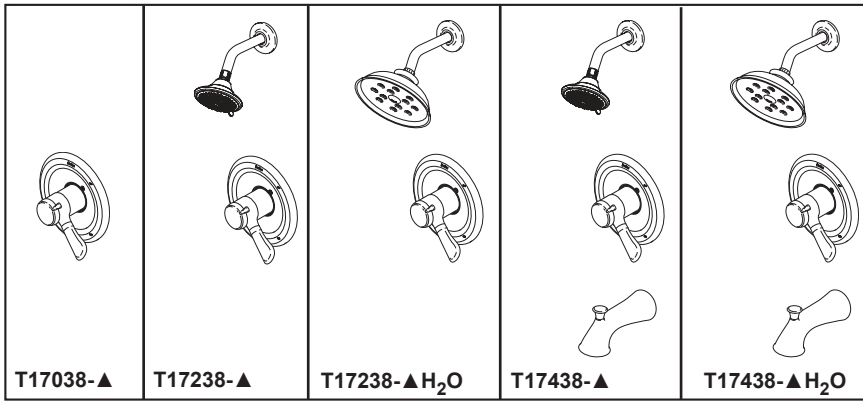

WARRANTY

- Parts and Finish – Lifetime limited warranty; or for commercial purchasers, 10 years for multi-family residential (apartments and condominiums) and 5 years for all other commercial uses, in each case from the date the product is received by the original purchaser or their authorized representative (installation contractor, etc.)
- Please go to www.deltafaucet.com for the complete details of our limited warranty.

COMPLIES WITH:

- ASME A112.18.1 / CSA B125.1
- ASSE 1016 / ASME A112.1016 / CSA B125.16
- ♿ ICC/ANSI A117.1 - Valve control only
- EPA WaterSense®- Applies to T17238-▲, T17238-▲H₂O, T17438-▲, T17438-▲H₂O, RP78575▲ and RP70173▲ only

RP78575▲ 1.75 GPM Touch-Clean® Shower Head