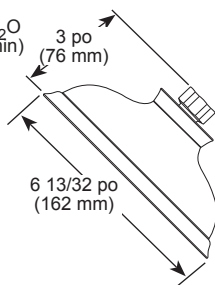

## STANDARD SPECIFICATIONS:

- Max flow rate 1.75 gpm @ 80 psi, 6.6 L/min @ 550 kPa
- Maintains a balanced pressure of hot and cold water even when a valve is turned on or off elsewhere in the system
- For use with MultiChoice® Universal rough valve body (R10000 Series)
- Back-to-back installation capability
- Solid brass forged body
- Lever volume control handle; temperature adjustment dial
- Field adjustable to limit handle rotation into hot water zone
- Maximum dial rotation adjustable between 90° and 180°
- All parts replaceable from the front of the valve
- RP78575 has five settings - Full Spray, Fast Massage, Full Spray w/Massage, Soft Drenching spray, pause is a non-positive shut-off. RP70173 has one setting - Full Spray
- Tub port maximum flow rate 6.2 gpm @ 60 psi with R10000-UNBX
- Shower arm overall horizontal length = 5 1/2" (138 mm), including threaded ends
- Stem extension kit RP77992 can be ordered to allow for an additional 1 3/4" wall thickness. RP77992 ships with chrome escutcheon screws. For special finishes also order RP12630 escutcheon screws in desired finish
- Universal Tub Spout adapter included (RP100154) for threaded 1/2" NPT Iron Pipe, 1/2" CWT Copper Sweat or Slip-On applications

RP51303▲ (Inverseur à tirer vers le haut)

RP53237▲ (Non-inverseur)

RP77992 Ensemble de rallonge disponible

RP70173▲ Pomme de douche H<sub>2</sub>O  
1,75 gal./min (6,6 L/min)

▲ Désigne le suffixe approprié de la finition