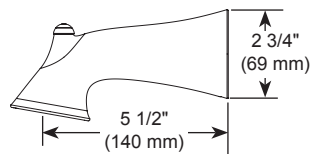

RP53237▲ (Non-Diverter)