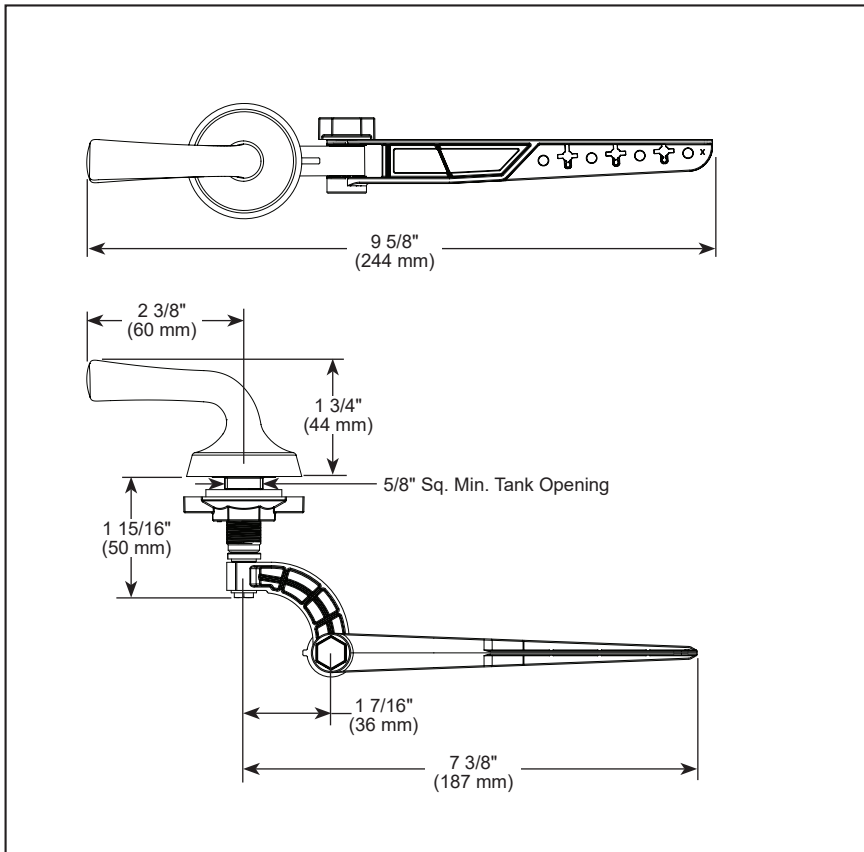

WARRANTY

- Parts and Finish – Lifetime limited warranty; or for commercial purchasers, 10 years for multi-family residential (apartments and condominiums) and 5 years for all other commercial uses, in each case from the date the product is received by the original purchaser or their authorized representative (installation contractor, etc.).
- Please go to www.deltafaucet.com for the complete details of our limited warranty.